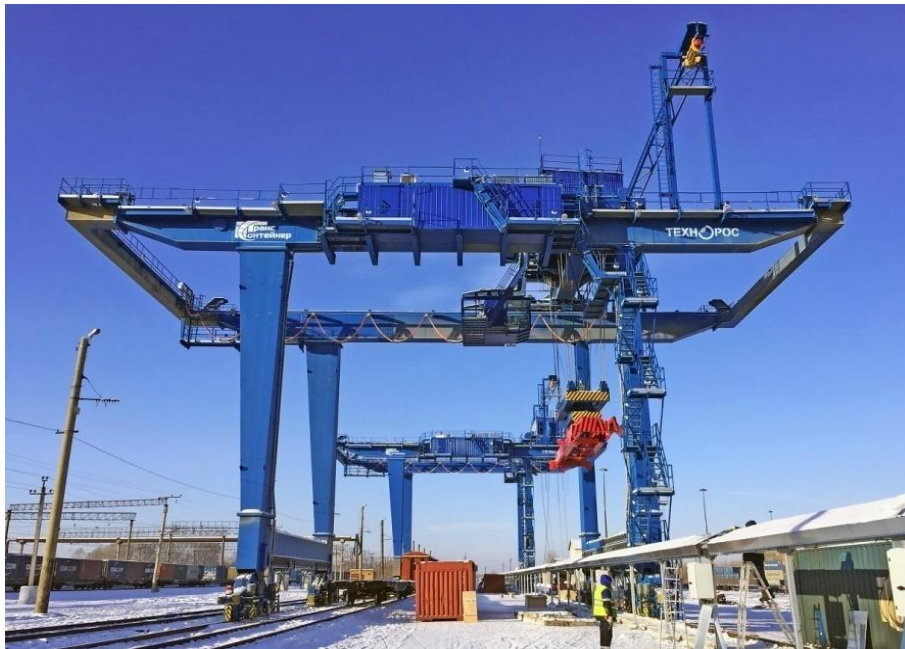

CONTAINER CRANES

**RMG-container cranes
45-16/4,5/6-12,5-A6**

Customer: “TransContainer”, PJSC (Novosibirsk)