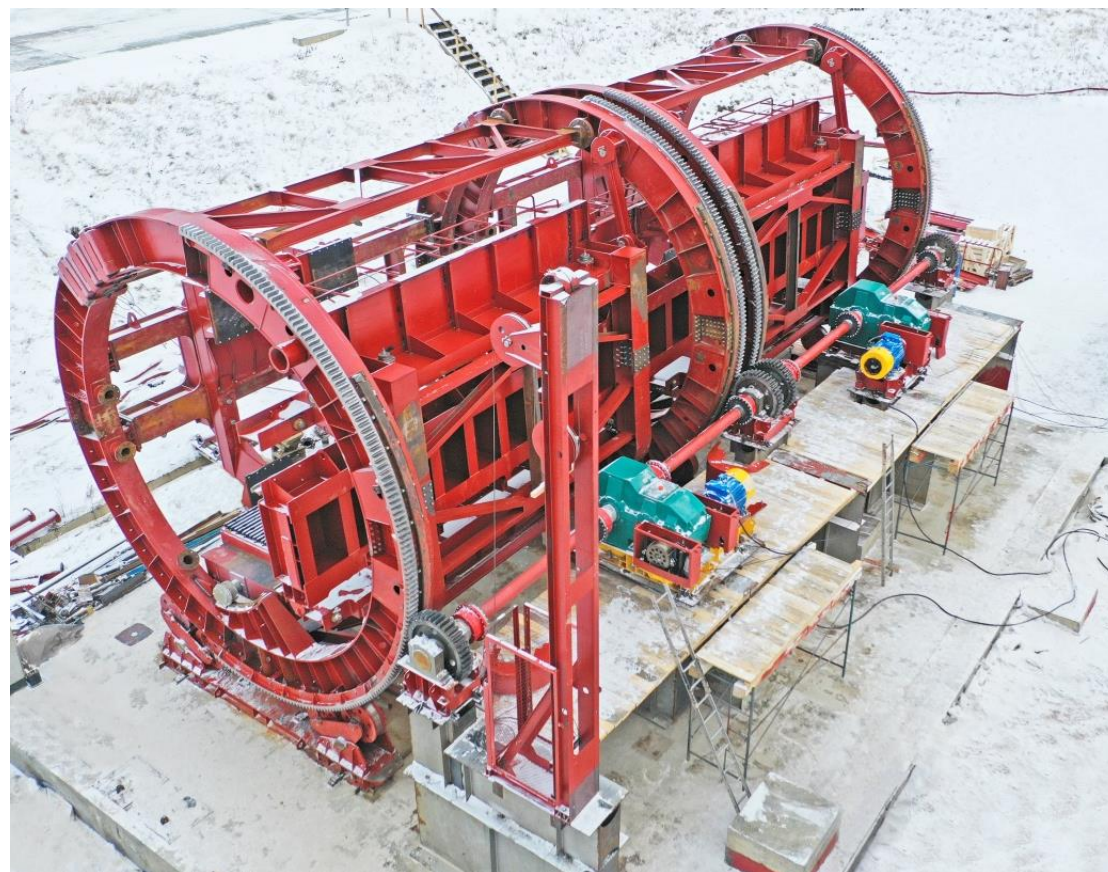

WAGON TIPPLERS

STATIONARY ROTARY WAGON TIPPLER VRS-93-110M

Customer : Novo-Irkutskaya TPP