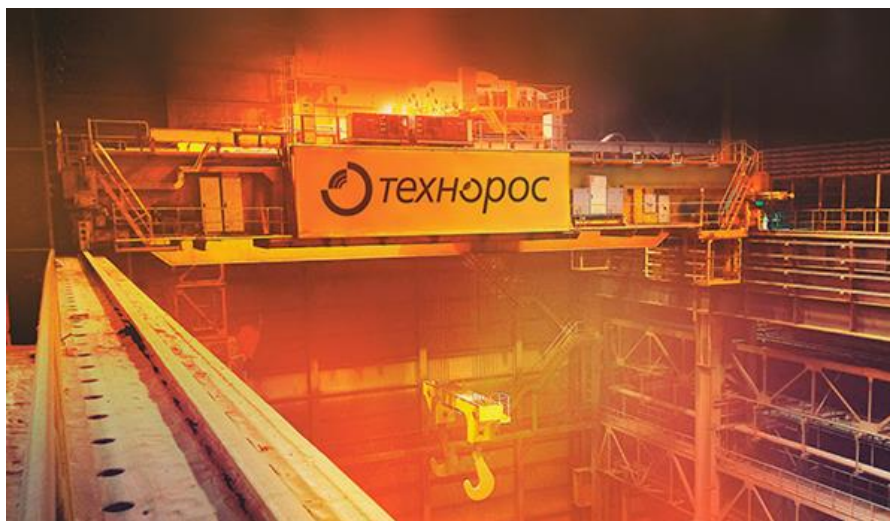

HOISTING EQUIPMENT

METALLURGICAL POURING AND CHARGING CRANES

[Video (YouTube)](#)