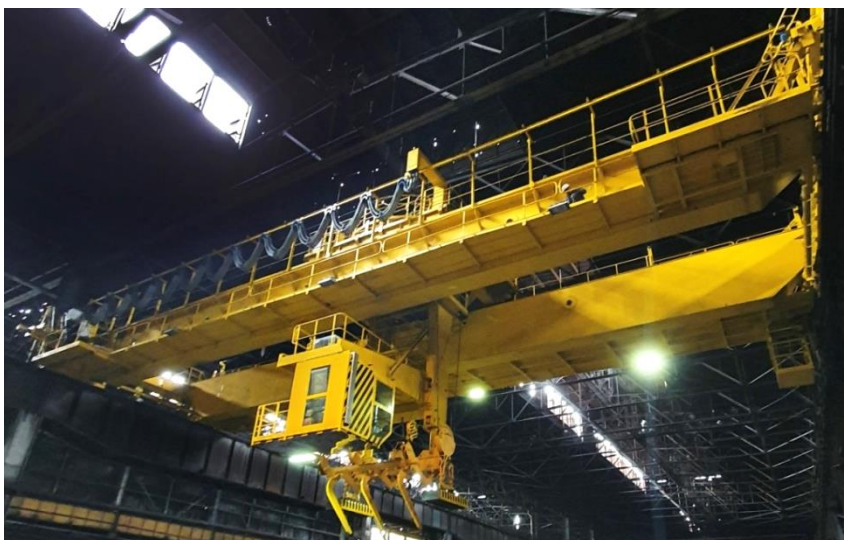

HOISTING EQUIPMENT

SPECIAL CRANES FOR METALLURGY

[Video (YouTube)](#)