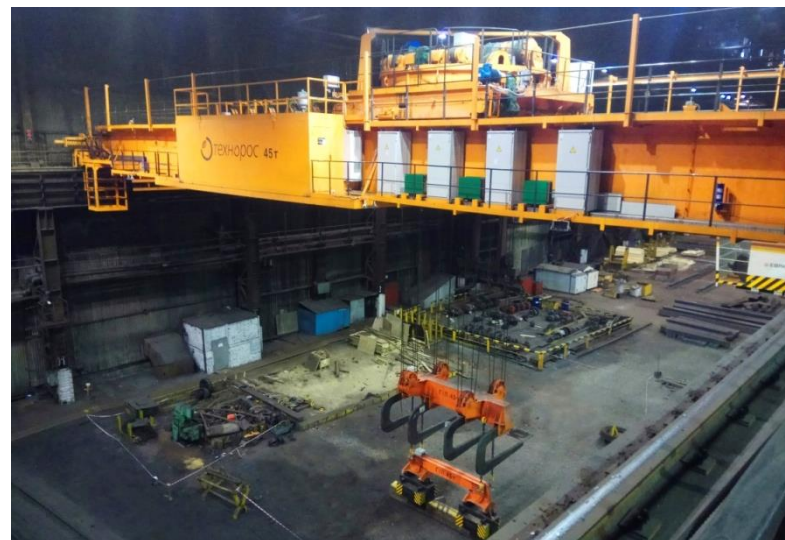

HOISTING EQUIPMENT

SPECIAL CRANES FOR METALLURGY

[Video (YouTube)](#)