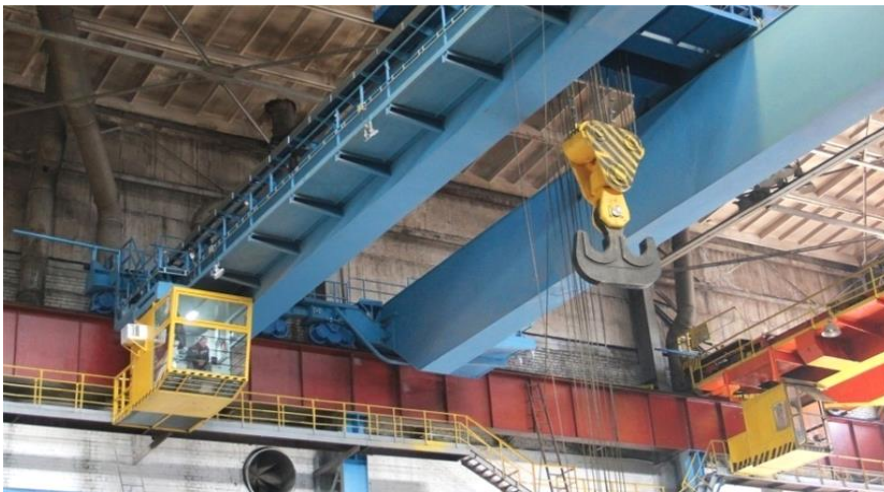

HOISTING EQUIPMENT

BRIDGE CRANES

BULK MATERIAL HANDLING EQUIPMENT

SHIP LOADER WITH TELESCOPIC BOOM

Ship loader «Pechora-2300»

Customer: «Coal sea port Shakhtersk» LLC

[Video \(YouTube\)](#)

SHIP LOADER WITH LUFFING BOOM AND SHUTTLE