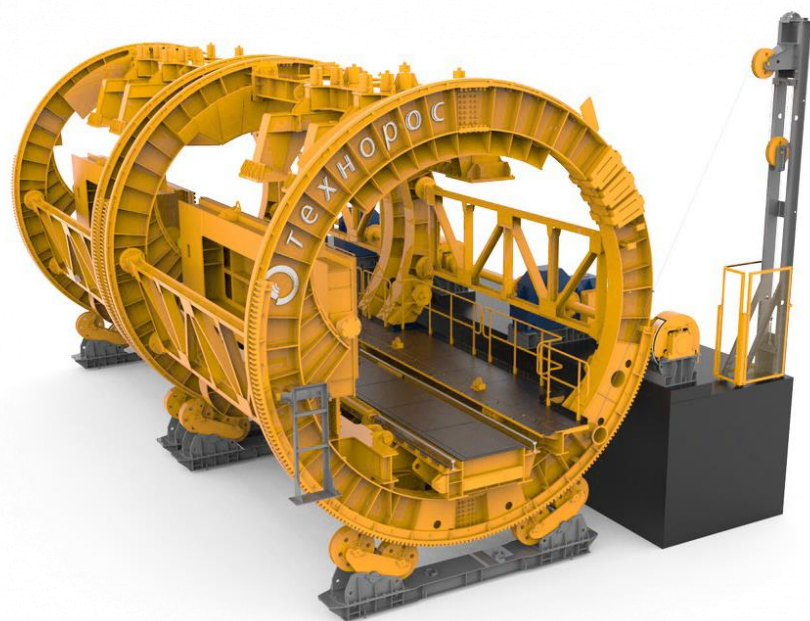

WAGON TIPPLERS

STATIONARY ROTARY WAGON TIPPLER VRS-93-110M

Customer : Novo-Irkutskaya TPP