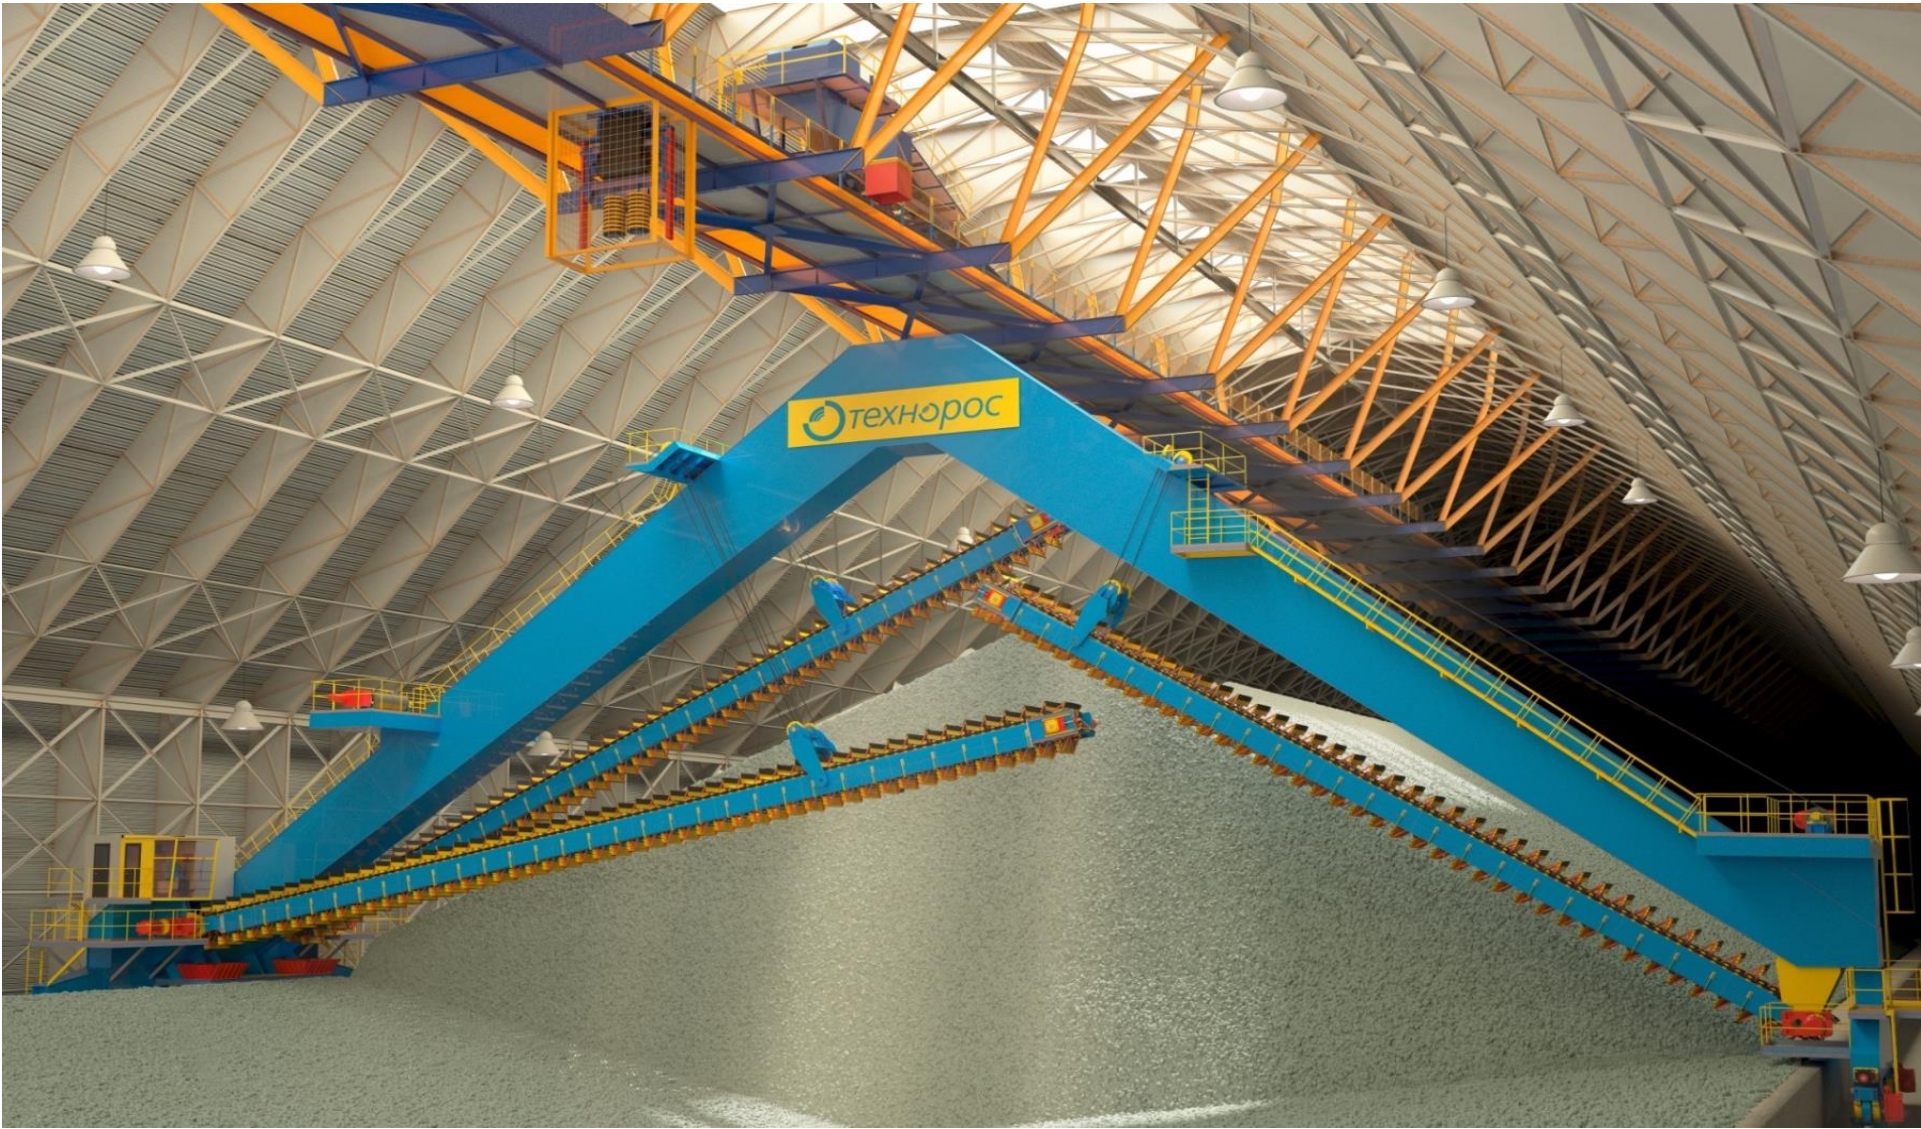

SCRAPER RECLAIMER