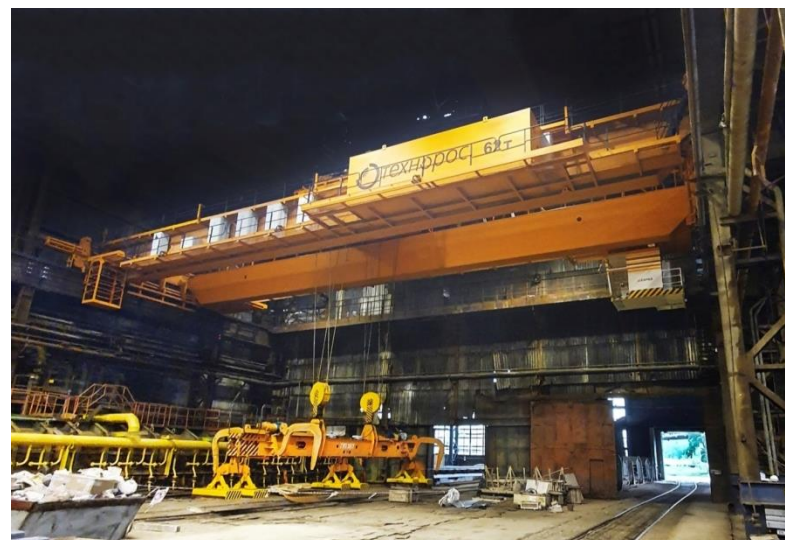

HOISTING EQUIPMENT

SPECIAL CRANES FOR METALLURGY

[Video (YouTube)](#)