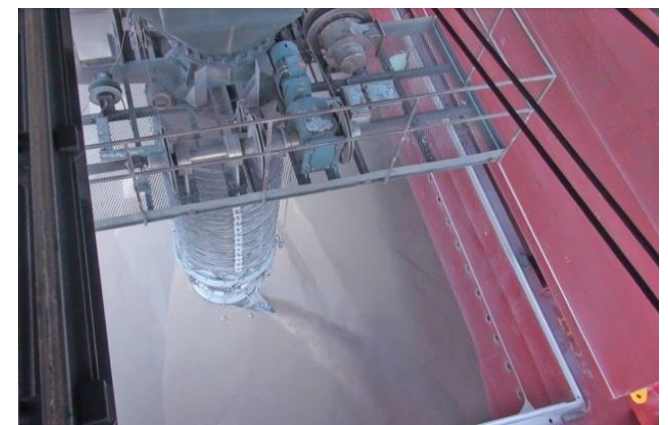

SHIP LOADER WITH LUFFING BOOM AND SHUTTLE

Ship loader «Neva-1500»

Customer: «Murmansk bulk terminal» OJSC

[Video (YouTube)](#)