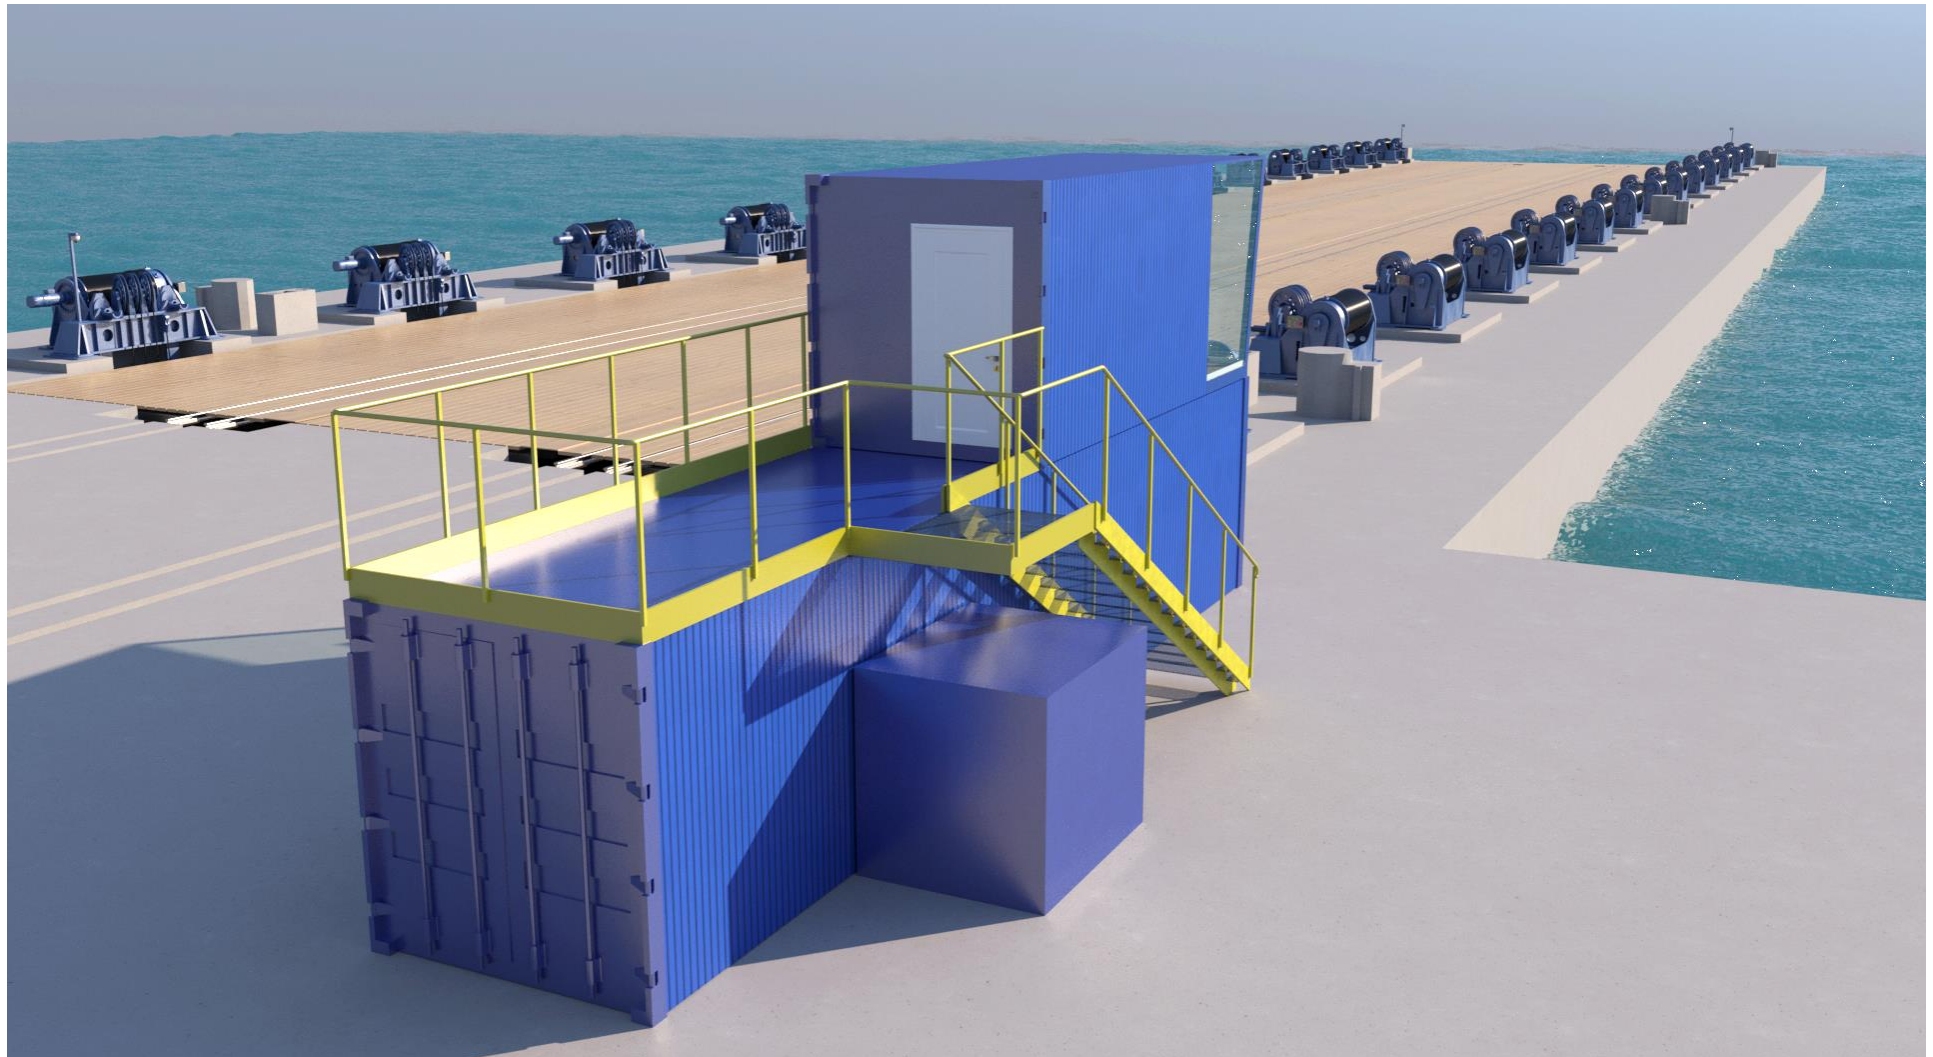

**Shipbuilding
equipment**

**Test-bench
equipment**

**Shipboard
cranes**

**Ship/dock
equipment**

SHIP TRANSFER SYSTEM (STS)

Ship transfer system, lifting capacity — 14 000 t

Customer: «United Shipbuilding Corporation», Russia

SHIP LAUNCHING/LIFTING EQUIPMENT. VERTICAL SHIPLIFTS

Vertical shiplift with longitudinal knurling

LENGTHWISE SLIPWAYS LOADING CAPACITY UP TO 2500 T

CROSS-SECTIONAL SLIPWAYS LOADING CAPACITY UP TO 10 000 T