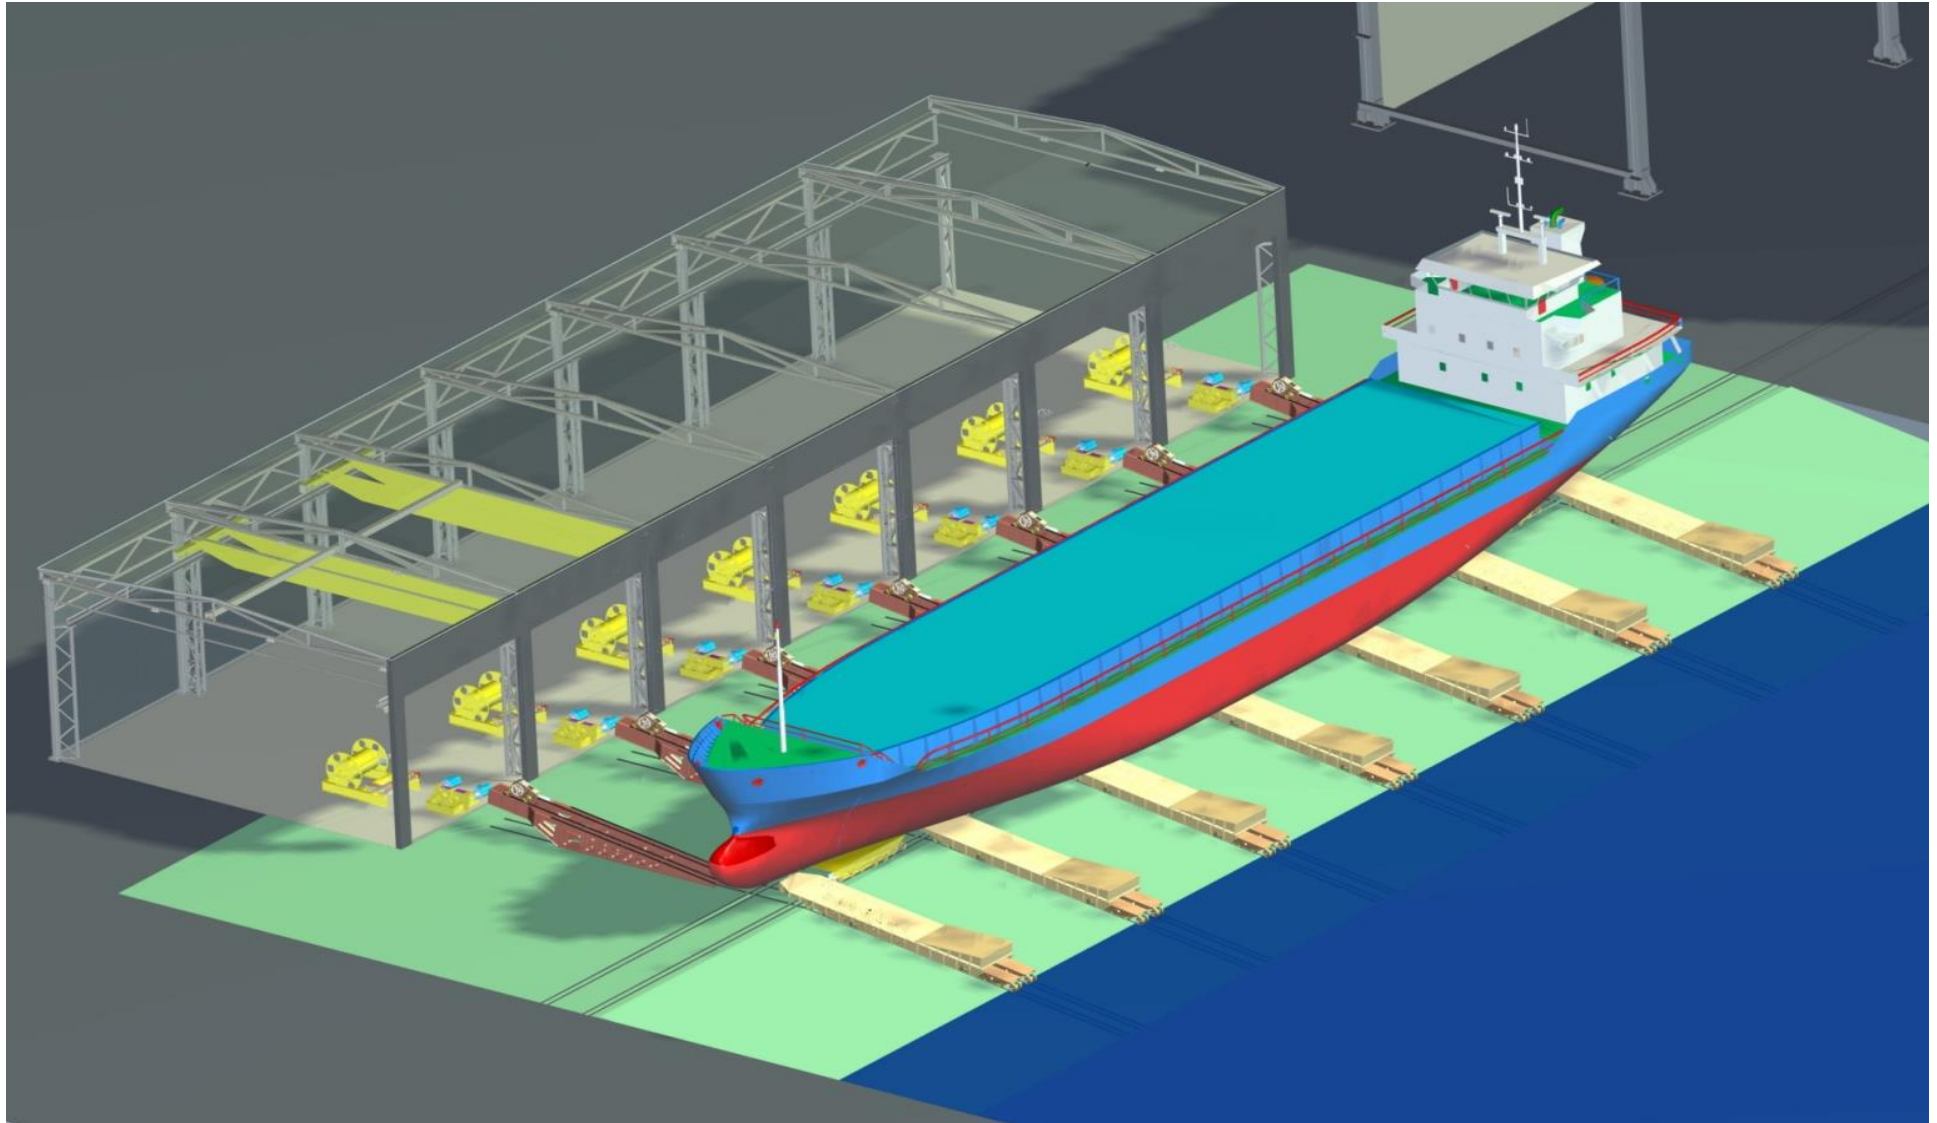

SHIP LAUNCHING/LIFTING EQUIPMENT. VERTICAL SHIPLIFTS

Vertical shiplift with longitudinal knurling

LENGTHWISE SLIPWAYS LOADING CAPACITY UP TO 2500 T

CROSS-SECTIONAL SLIPWAYS LOADING CAPACITY UP TO 10 000 T